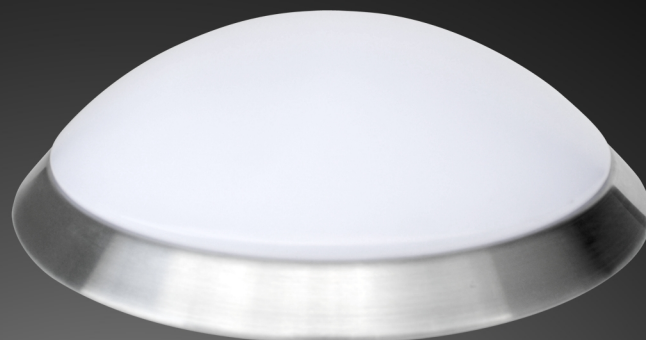

### LED Wall-Ceiling Lamps HW

Magnolux LED Wall-Ceiling Lamps of HW Series with excellent luminance are beautiful designed and provide high energy efficiency.

## LED Wall-Ceiling Lamp HW - HW 24

### HIGHLIGHTS

- » high energy efficiency
- » lifetime up to 25.000 hours
- » modern design with corpus color silver and milky window

## SPECIFICATIONS

<b>Artikel Number</b>	<b>100562</b>
<b>Product Name</b>	<b>LED Wall-Ceiling Lamp HW</b>
<b>Model</b>	<b>HW 24</b>
Produkt Code	LED 100
Equivalent	100 watt lamp
Lumen Output	1300 Lumen
LED Power	24 Watt
Power Consumption	27 Watt
Input Voltage/Hertz	220-240 V / 50-60 Hz
Light Color	2700 Kelvin
LED Type	SMD
Beam Angle	120°
Lifetime	25000 h
Material	metal silver/PMMA white milky
Product Dimensions	Ø 395 mm, L 113 mm
Certificates	CE, RoHs
Safety Type	IP20
PCS/Package	5
Packaging Size	620 x 460 x 460 mm
Weight/Packaging	8000 g