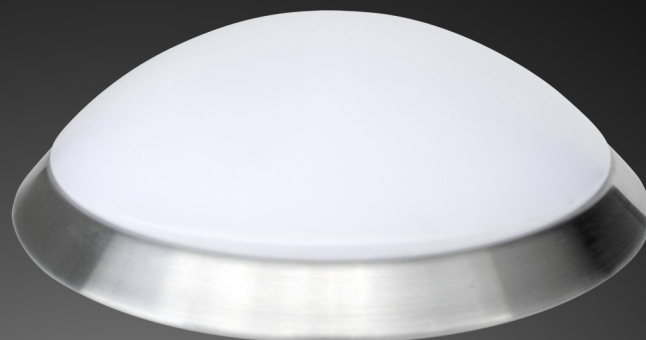

### LED Wall-Ceiling Lamps HW

Magnolux LED Wall-Ceiling Lamps of HW Series with excellent luminance are beautiful designed and provide high energy efficiency.

## LED Wall-Ceiling Lamp HW - HW 24

### HIGHLIGHTS

- » high energy efficiency
- » lifetime up to 25.000 hours
- » modern design with corpus color silver and milky window

# SPECIFICATIONS

<b>Artikel Number</b>	<b>100563</b>
<b>Product Name</b>	<b>LED Wall-Ceiling Lamp HW</b>
<b>Model</b>	<b>HW 24</b>
Procukt Code	LED 100
Equivalent	100 watt lamp
Lumen Output	1400 Lumen
LED Power	24 Watt
Power Consumption	27 Watt
Input Voltage/Hertz	220-240 V / 50-60 Hz
Light Color	4000 Kelvin
LED Type	SMD
Beam Angle	120°
Lifetime	25000 h
Material	metal silver/PMMA white milky
Product Dimensions	Ø 395 mm, L 113 mm
Certificates	CE, RoHs
Safety Type	IP20
PCS/Package	5
Packaging Size	620 x 460 x 460 mm
Weight/Packaging	8000 g