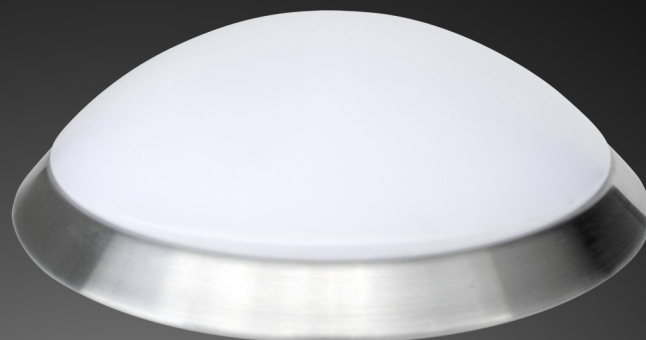

### LED Wall-Ceiling Lamps HW

Magnolux LED Wall-Ceiling Lamps of HW Series with excellent luminance are beautiful designed and provide high energy efficiency.

## LED Wall-Ceiling HW - HW 18

### HIGHLIGHTS

- » high energy efficiency
- » lifetime up to 25.000 hours
- » modern design with corpus color silver and milky window

# SPECIFICATIONS

<b>Artikel Number</b>	<b>101706</b>
<b>Product Name</b>	<b>LED Wall-Ceiling HW</b>
<b>Model</b>	<b>HW 18</b>
Lumen Output	1200 Lumen
LED Power	15 Watt
Power Consumption	18 Watt
Input Voltage/Hertz	220-240 V / 50-60 Hz
Light Color	4000 Kelvin
LED Type	SMD
Beam Angle	120°
Lifetime	25000 h
Material	Metal silver/PMMA white milky
Product Dimensions	Ø 326 mm, L 98 mm
Certificates	CE, RoHs
Safety Type	IP20
PCS/Package	6
Packaging Size	675 x 392 x 400 mm