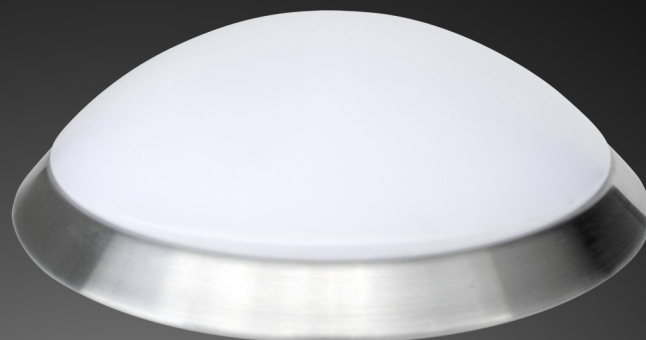

LED Wall-Ceiling Lamps HW

Magnolux LED Wall-Ceiling Lamps of HW Series with excellent luminance are beautiful designed and provide high energy efficiency.

LED Wall-Ceiling Lamp HW - HW 24

HIGHLIGHTS

- » high energy efficiency
- » lifetime up to 25.000 hours
- » modern design with corpus color silver and milky window

APPLICATION AREA

Private Households, Hotels, Restaurants, Bars, Cafés, Commercial Buildings, etc.

SPECIFICATIONS

Artikel Number	100562
Product Name	LED Wall-Ceiling Lamp HW
Model	HW 24
Produkt Code	LED 100
Equivalent	100 watt lamp
Lumen Output	1300 Lumen
LED Power	24 Watt
Power Consumption	27 Watt
Input Voltage/Hertz	220-240 V / 50-60 Hz
Light Color	2700 Kelvin
LED Type	SMD
Beam Angle	120°
Lifetime	25000 h
Material	metal silver/PMMA white milky
Product Dimensions	Ø 395 mm, L 113 mm
Certificates	CE, RoHs
Safety Type	IP20
PCS/Package	5
Packaging Size	620 x 460 x 460 mm
Weight/Packaging	8000 g