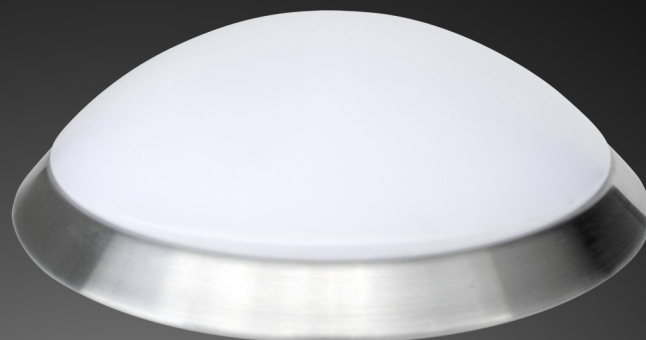

LED Wall-Ceiling Lamps HW

Magnolux LED Wall-Ceiling Lamps of HW Series with excellent luminance are beautiful designed and provide high energy efficiency.

LED Wall-Ceiling Lamp HW - HW 24

HIGHLIGHTS

- » high energy efficiency
- » lifetime up to 25.000 hours
- » modern design with corpus color silver and milky window

APPLICATION AREA

Private Households, Hotels, Restaurants, Bars, Cafés, Commercial Buildings, etc.

SPECIFICATIONS

Artikel Number	100563
Product Name	LED Wall-Ceiling Lamp HW
Model	HW 24
Procukt Code	LED 100
Equivalent	100 watt lamp
Lumen Output	1400 Lumen
LED Power	24 Watt
Power Consumption	27 Watt
Input Voltage/Hertz	220-240 V / 50-60 Hz
Light Color	4000 Kelvin
LED Type	SMD
Beam Angle	120°
Lifetime	25000 h
Material	metal silver/PMMA white milky
Product Dimensions	Ø 395 mm, L 113 mm
Certificates	CE, RoHs
Safety Type	IP20
PCS/Package	5
Packaging Size	620 x 460 x 460 mm
Weight/Packaging	8000 g