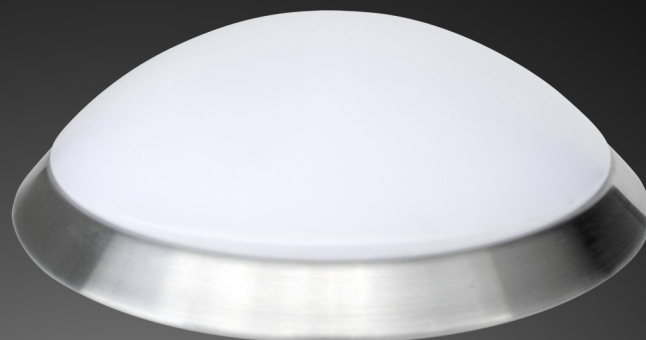

LED Wall-Ceiling Lamps HW

Magnolux LED Wall-Ceiling Lamps of HW Series with excellent luminance are beautiful designed and provide high energy efficiency.

LED Wall-Ceiling HW - HW 18

HIGHLIGHTS

- » high energy efficiency
- » lifetime up to 25.000 hours
- » modern design with corpus color silver and milky window

APPLICATION AREA

Private Households, Hotels, Restaurants, Bars, Cafés, Commercial Buildings, etc.

SPECIFICATIONS

Artikel Number	101706
Product Name	LED Wall-Ceiling HW
Model	HW 18
Lumen Output	1200 Lumen
LED Power	15 Watt
Power Consumption	18 Watt
Input Voltage/Hertz	220-240 V / 50-60 Hz
Light Color	4000 Kelvin
LED Type	SMD
Beam Angle	120°
Lifetime	25000 h
Material	Metal silver/PMMA white milky
Product Dimensions	Ø 326 mm, L 98 mm
Certificates	CE, RoHs
Safety Type	IP20
PCS/Package	6
Packaging Size	675 x 392 x 400 mm