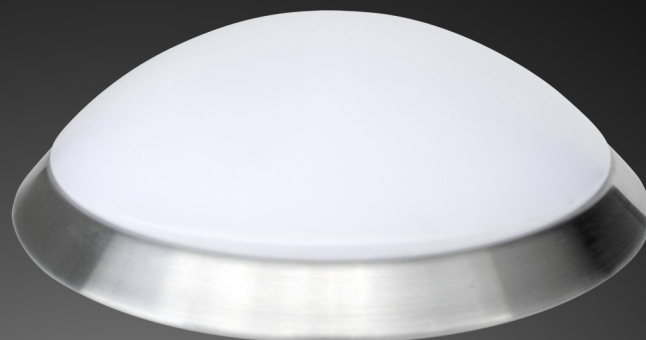

### LED Wall-Ceiling Lamps HW

Magnolux LED Wall-Ceiling Lamps of HW Series with excellent luminance are beautiful designed and provide high energy efficiency.

## LED Wall-Ceiling Lamp HW - HW 24

### HIGHLIGHTS

- » high energy efficiency
- » lifetime up to 25.000 hours
- » modern design with corpus color silver and milky window

# SPECIFICATIONS

<b>Artikel Number</b>	<b>100562</b>
<b>Product Name</b>	<b>LED Wall-Ceiling Lamp HW</b>
<b>Model</b>	<b>HW 24</b>
Procukt Code	LED 100
Equivalent	100 watt lamp
Lumen Output	1300 Lumen
LED Power	24 Watt
Power Consumption	27 Watt
Input Voltage/Hertz	220-240 V / 50-60 Hz
Light Color	2700 Kelvin
LED Type	SMD
Beam Angle	120°
Lifetime	25000 h
Material	metal silver/PMMA white milky
Product Dimensions	Ø 395 mm, L 113 mm
Certificates	CE, RoHs
Safety Type	IP20
PCS/Package	5
Packaging Size	620 x 460 x 460 mm
Weight/Packaging	8000 g