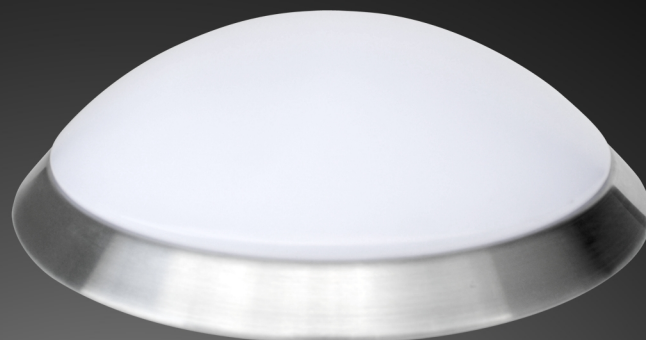

### LED Wall-Ceiling Lamps HW

Magnolux LED Wall-Ceiling Lamps of HW Series with excellent luminance are beautiful designed and provide high energy efficiency.

## LED Wall-Ceiling HW - HW 18

### HIGHLIGHTS

- » high energy efficiency
- » lifetime up to 25.000 hours
- » modern design with corpus color silver and milky window

## SPECIFICATIONS

<b>Artikel Number</b>	<b>101706</b>
<b>Product Name</b>	<b>LED Wall-Ceiling HW</b>
<b>Model</b>	<b>HW 18</b>
Lumen Output	1200 Lumen
LED Power	15 Watt
Power Consumption	18 Watt
Input Voltage/Hertz	220-240 V / 50-60 Hz
Light Color	4000 Kelvin
LED Type	SMD
Beam Angle	120°
Lifetime	25000 h
Material	Metal silver/PMMA white milky
Product Dimensions	Ø 326 mm, L 98 mm
Certificates	CE, RoHs
Safety Type	IP20
PCS/Package	6
Packaging Size	675 x 392 x 400 mm